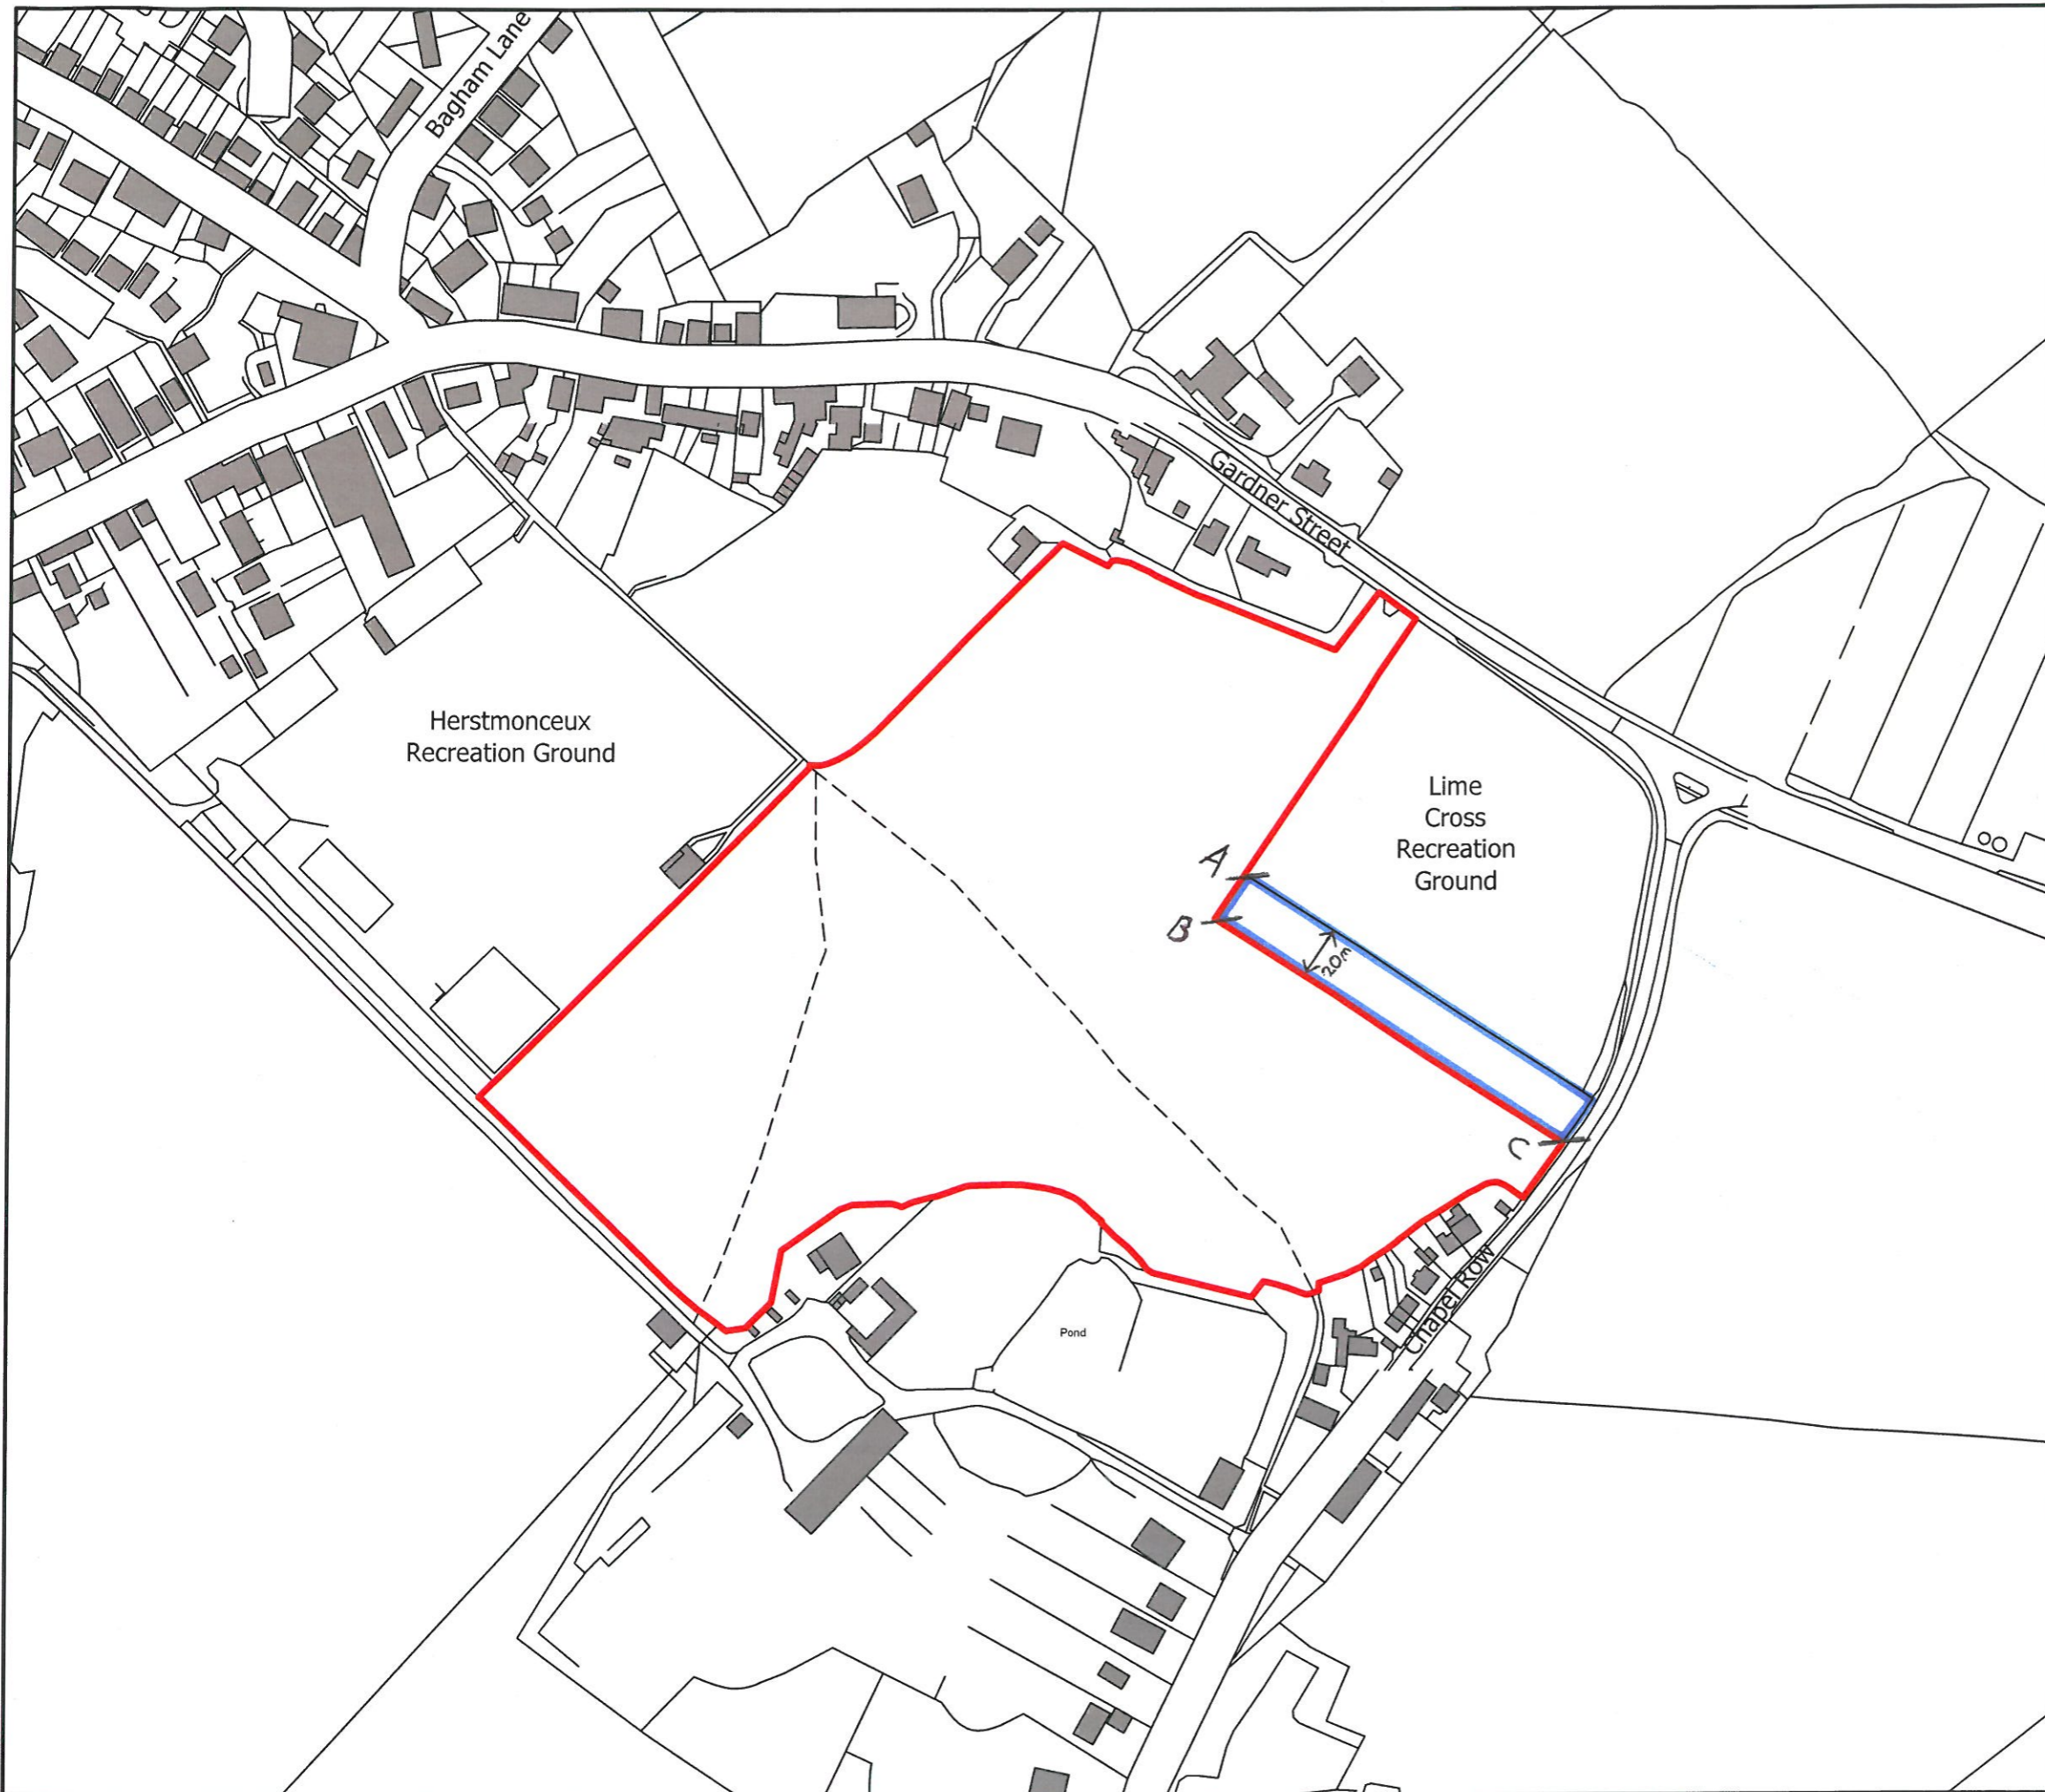

LEGEND

 Application Site Boundary
6.20ha

Project
**Land adjacent to Lime Cross
Recreation Ground, Herstmonceux**
Drawing Title
Site Location Plan

Date	Scale	Drawn by	Check by
08.02.17	1:2500@A3	HS	AW
Project No	Drawing No	Revision	
22387	M04	B	